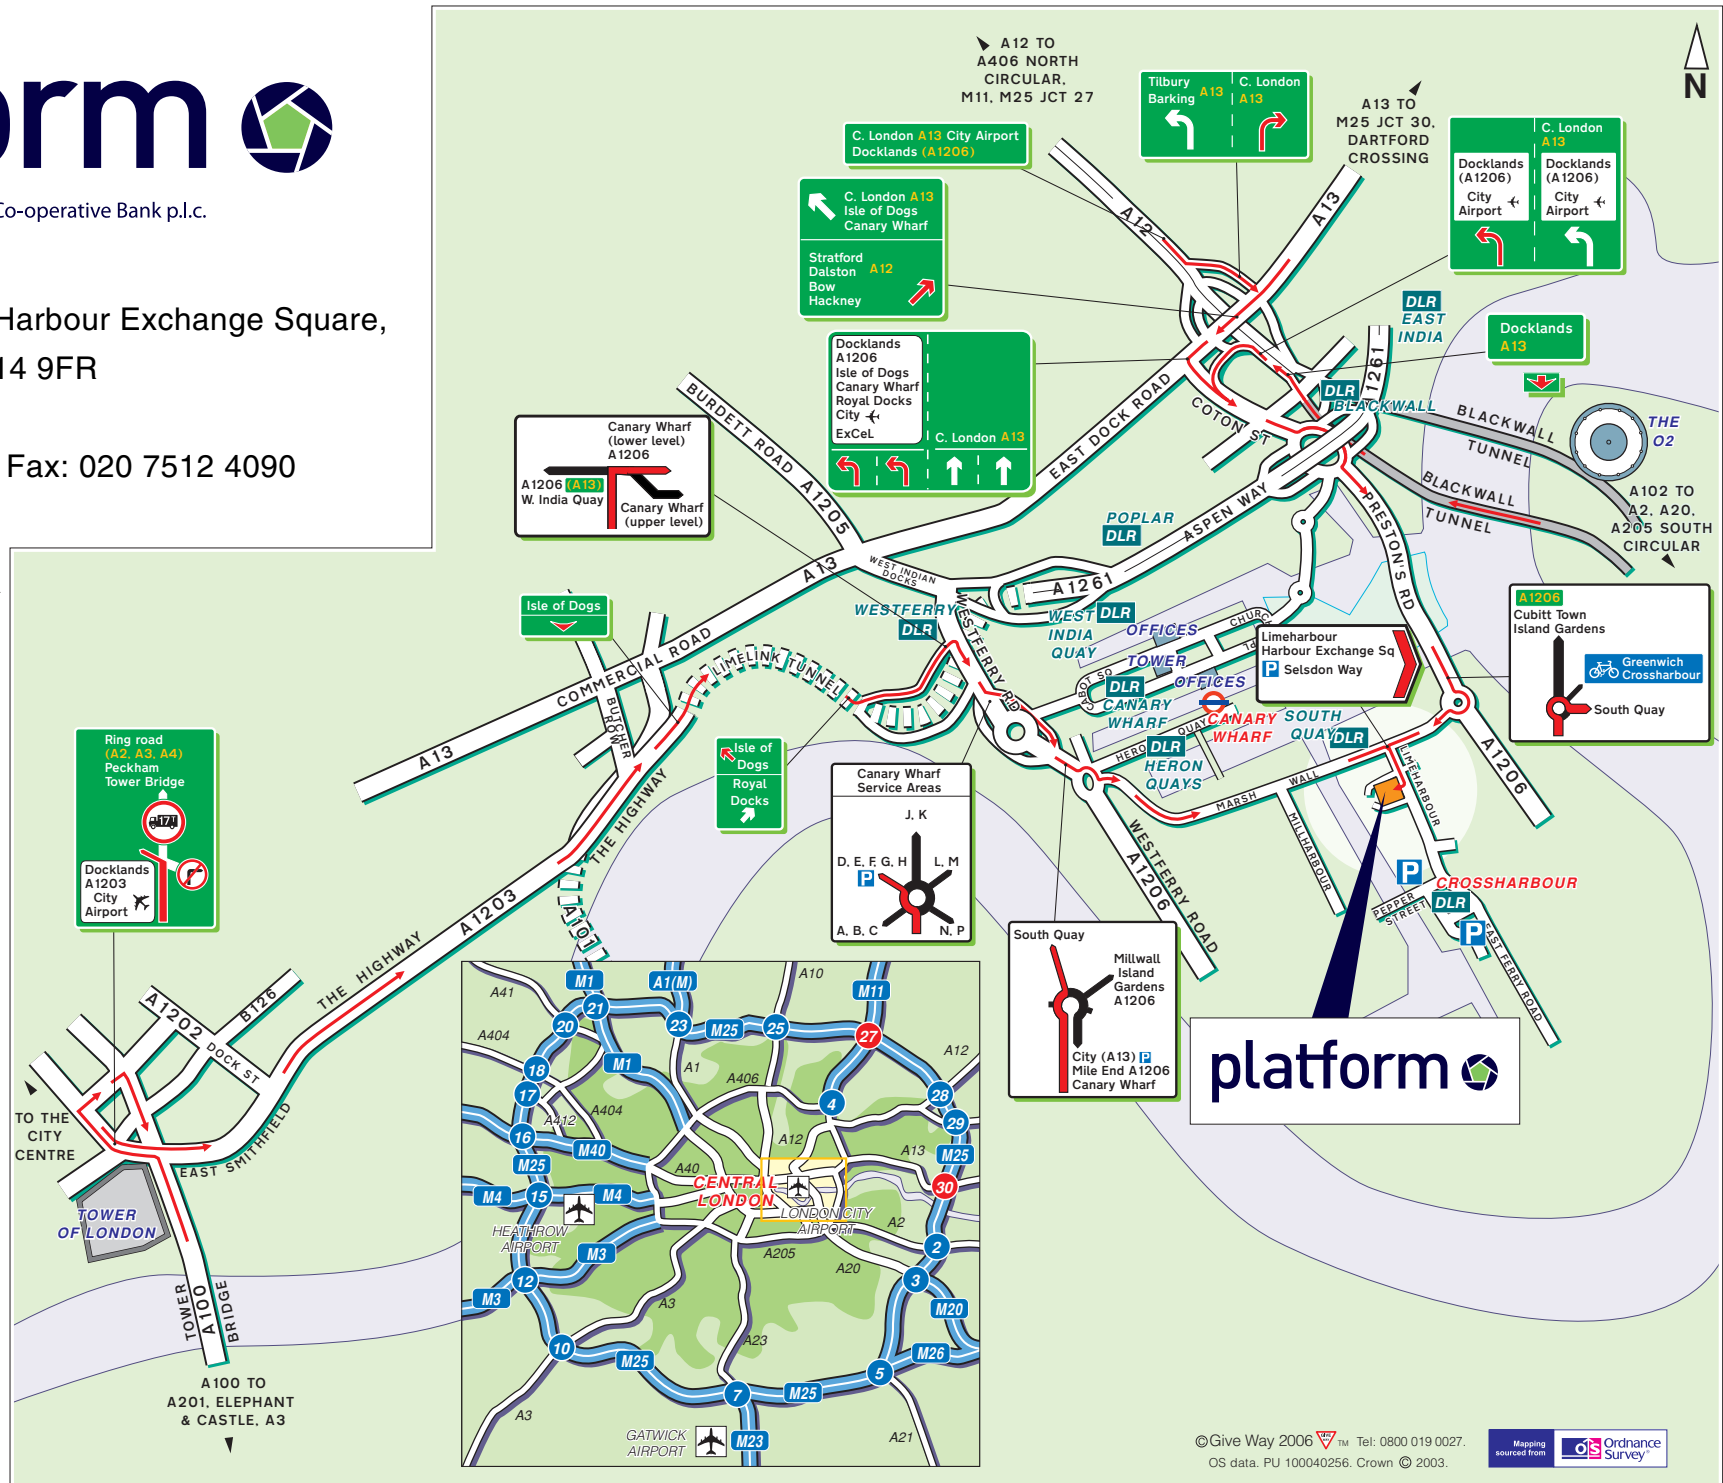

platform

The intermediary lender of The Co-operative Bank p.l.c.

9th Floor, Exchange Tower, 2 Harbour Exchange Square,
London E14 9FR

Tel: 020 7512 4000

Fax: 020 7512 4090

Public Transport

By Rail: From London Bridge Station take the Jubilee line to Canary Wharf. From Liverpool Street Station take the Central line to Bank, and then take the DLR to South Quay. From Euston/Kings Cross take the Northern line to Bank and then the DLR to South Quay. From Paddington Station take the Bakerloo line to Oxford Circus, change to the Central line to Bank and then the DLR to South Quay.

By Tube
Canary Wharf: Walk to Heron Quays DLR then travel by DLR for one stop to South Quay and then use map to walk to our office (about 3 mins). Alternatively, walk over footbridge towards South Quay DLR station and follow map to office.

By Air
Heathrow Airport: Take the Piccadilly line to Green Park and then take the Jubilee Line to Canary Wharf.
Gatwick Airport: Travel to London Bridge via the Thameslink. From there take the Jubilee Line to Canary Wharf.
London City Airport: Take the London City Airport shuttle bus to Canary Wharf. This leaves every 10mins. From here catch the DLR to South Quay or Crossharbour.

platform